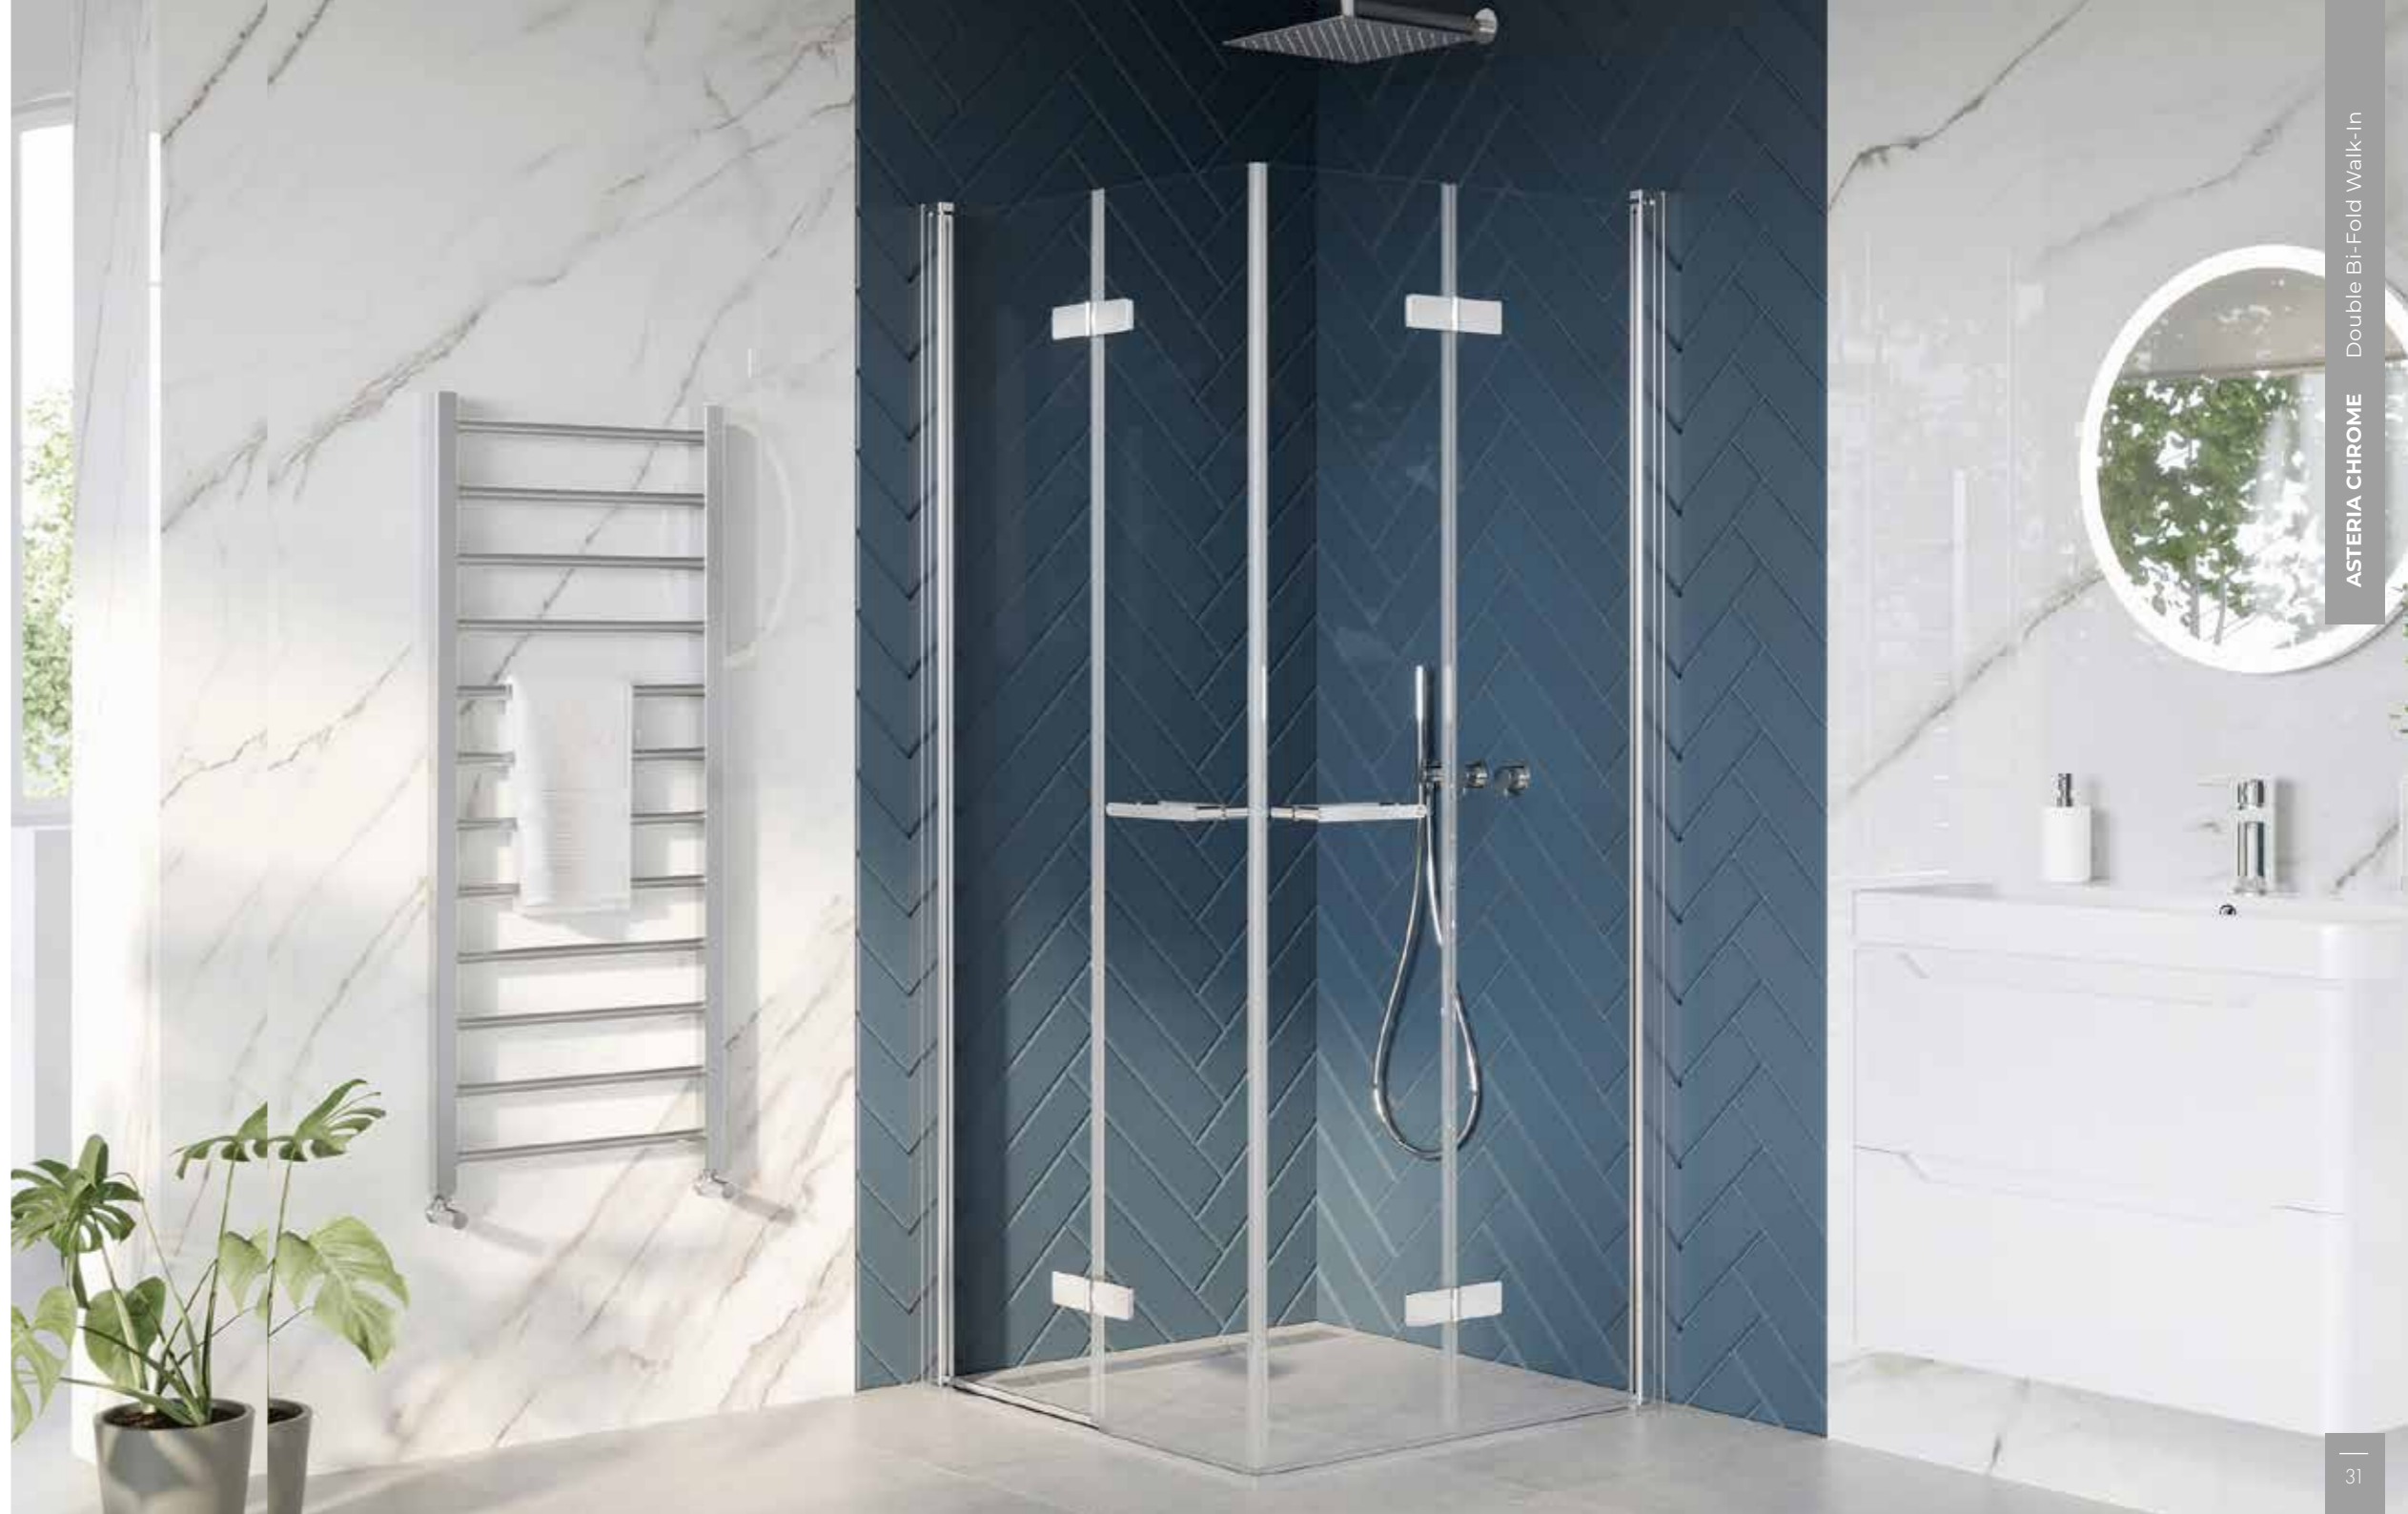

DIMENSIONS

Important - not suitable for use with a shower tray

SIZE	DOOR PANEL 1 (A1)	DOOR PANEL 2 (A2)
760	305	324
800	325	344
900	375	394
1000	425	444

OVERHEAD LAYOUT

8MM TOUGHGLASS

TRIDENT GUARD

LIFETIME GUARANTEE