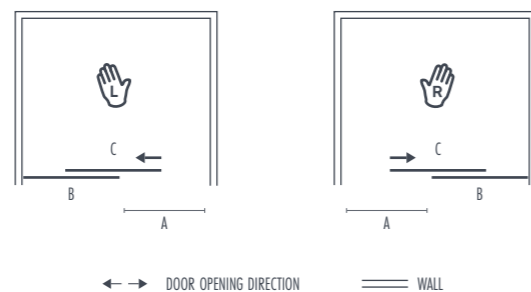

OVERHEAD LAYOUT

LEFT HAND SLIM SLIDING DOOR

SIZE	ADJUSTMENT (MM)	PRODUCT CODE	PRICE (EX. VAT)	PRICE (INC. VAT)
1000	970 - 990	ASTSLID1000BBL	£833.33	£1,000.00
1200	1170 - 1190	ASTSLID1200BBL	£833.33	£1,000.00