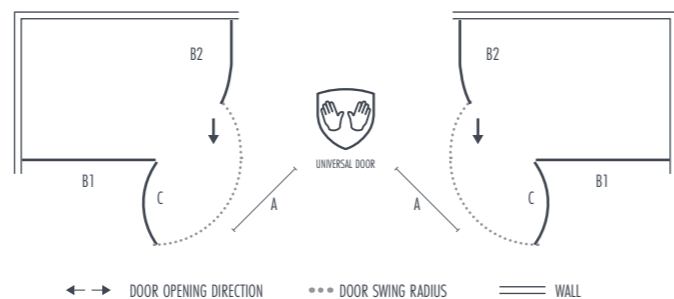

ATHENA BRASS Hinged Offset Quadrant

FEATURES & BENEFITS

- 1900mm Tall
- 6mm Toughened Safety Glass
- Trident Guard - Hydrophobic Protective Coating
- Seamless Design - Frameless Enclosure
- 20mm Adjustment for 'Out of True' Walls
- Universal Design for Left or Right Hand Openings
- Lifetime Guarantee

HINGED OFFSET QUADRANT SIZE & PRICE

SIZE	ADJUSTMENT (MM)	PRODUCT CODE	PRICE (EX. VAT)	PRICE (INC. VAT)
1200 x 800	1165/1185 - 765/785	ATHQD 12X8 / ATHQUADPACKBB	£1,154.17	£1,385.00
1200 x 900	1165/1185 - 865/885	ATHQD 12X9 / ATHQUADPACKBB	£1,154.17	£1,385.00

DIMENSIONS

SIZE	(A) OPENING	(B1) FIXED PANEL 1	(B2) FIXED PANEL 2	(C) DOOR
1200 x 800	550	572	436	650
1200 x 900	550	572	536	650

OVERHEAD LAYOUT