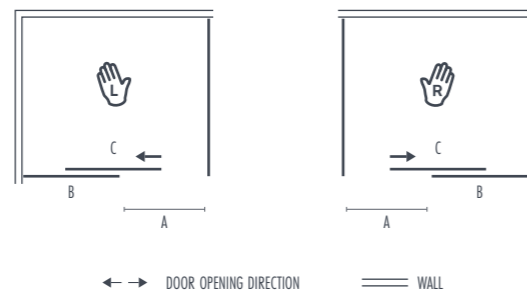

ASTERIA BRASS Slim Sliding Door + Side Panel

FEATURES & BENEFITS

- 1950mm Tall
- 8mm Toughened Safety Glass
- Trident Guard - Hydrophobic Protective Coating
- Super Slim Framed Enclosure
- 20mm Adjustment for 'Out of True' Walls
- Left or Right Hand Opening Options
- Lifetime Guarantee

LEFT HAND SLIM SLIDING DOOR

SIZE	ADJUSTMENT (MM)	PRODUCT CODE	PRICE (EX. VAT)	PRICE (INC. VAT)
1000	970 - 990	ASTSLID1000BBL	£833.33	£1,000.00
1200	1170 - 1190	ASTSLID1200BBL	£833.33	£1,000.00

RIGHT HAND SLIM SLIDING DOOR

SIZE	ADJUSTMENT (MM)	PRODUCT CODE	PRICE (EX. VAT)	PRICE (INC. VAT)
1000	970 - 990	ASTSLID1000BBR	£833.33	£1,000.00
1200	1170 - 1190	ASTSLID1200BBR	£833.33	£1,000.00

OVERHEAD LAYOUT

SIDE PANEL UNIVERSAL FIT FOR LEFT AND RIGHT

SIZE	ADJUSTMENT (MM)	PRODUCT CODE	PRICE (EX. VAT)	PRICE (INC. VAT)
800	770 - 790	ASTSIDE800BB	£350.00	£420.00
900	870 - 890	ASTSIDE900BB	£350.00	£420.00

DIMENSIONS

SIZE	(A) OPENING	(B) FIXED PANEL	(C) DOOR
1000	378	445	500
1200	478	545	600

8MM TOUGHGLASS

LEFT + RIGHT AVAILABLE

TRIDENT GUARD

LIFETIME GUARANTEE

PVD FINISH