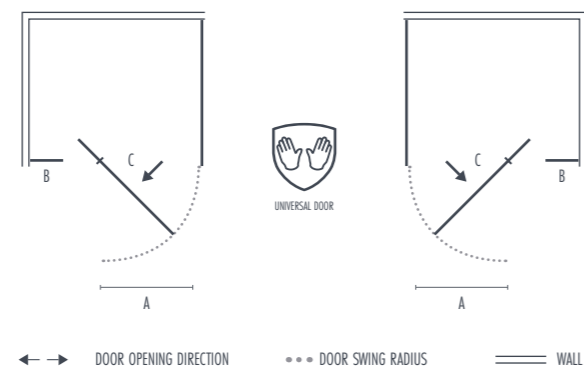

ASTERIA CHROME Pivot Door + Side Panel

FEATURES & BENEFITS

- 1950mm Tall
- 8mm Toughened Safety Glass
- Trident Guard - Hydrophobic Protective Coating
- Super Slim Framed Enclosure
- 20mm Adjustment for 'Out of True' Walls
- Universal Design for Left or Right Hand Openings
- Lifetime Guarantee

PIVOT DOOR SIZE & PRICE

SIZE	ADJUSTMENT (MM)	PRODUCT CODE	PRICE (EX. VAT)	PRICE (INC. VAT)
760	730 - 750	ASTPIV760	£791.67	£950.00
800	770 - 790	ASTPIV800	£820.83	£985.00
900	870 - 890	ASTPIV900	£833.33	£1,000.00

SIDE PANEL SIZE & PRICE

SIZE	ADJUSTMENT (MM)	PRODUCT CODE	PRICE (EX. VAT)	PRICE (INC. VAT)
700	670 - 690	ASTSIDE700	£333.33	£400.00
760	730 - 750	ASTSIDE760	£333.33	£400.00
800	770 - 790	ASTSIDE800	£350.00	£420.00
900	870 - 890	ASTSIDE900	£350.00	£420.00

OVERHEAD LAYOUT

DIMENSIONS

SIZE	(A) OPENING	(B) FIXED PANEL	(C) DOOR
760	460	93	580
800	480	113	600
900	530	163	650

8MM TOUGHGLASS

UNIVERSAL DOOR

TRIDENT GUARD

LIFETIME GUARANTEE