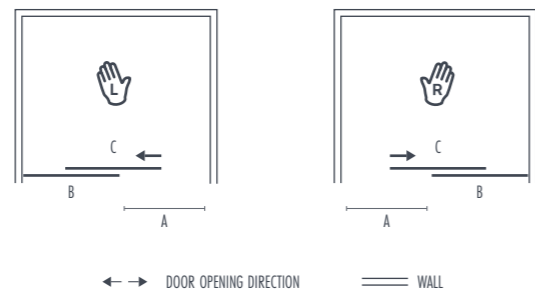

ASTERIA BLACK Slim Sliding Door Recess

FEATURES & BENEFITS

- 1950mm Tall
- 8mm Toughened Safety Glass
- Trident Guard - Hydrophobic Protective Coating
- Super Slim Framed Enclosure
- 20mm Adjustment for 'Out of True' Walls
- Left or Right Hand Opening Options
- Lifetime Guarantee

OVERHEAD LAYOUT