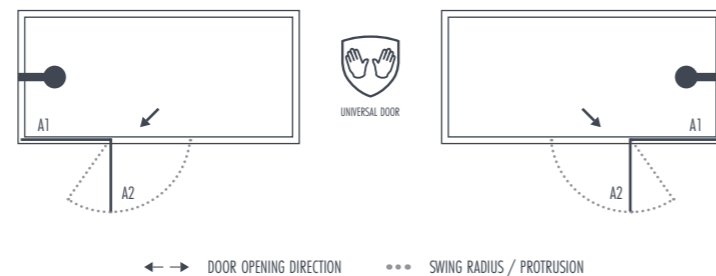

THALIA BRASS Outward Opening Bath Screen

FEATURES & BENEFITS

- 1500mm Tall
- 8mm Toughened Safety Glass
- Trident Guard - Hydrophobic Protective Coating
- Seamless Design - Frameless Screen Enclosure
- 20mm Adjustment for 'Out of True' Walls
- Universal Design for Left or Right Hand Openings
- Lifetime Guarantee

SIZE & PRICE

SIZE	PRODUCT CODE	PRICE (EX. VAT)	PRICE (INC. VAT)
900 x 1500	THALIAOUTPACKBB	£458.34	£550.00

DIMENSIONS

FIXED PANEL (A1)	MOVING PANEL (A2)
506	350

OVERHEAD LAYOUT