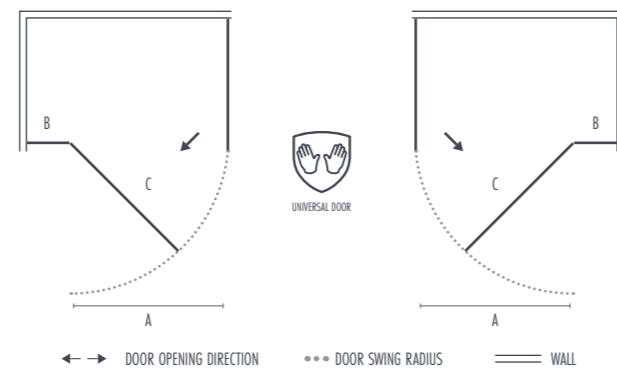

ATHENA CHROME Hinged Door & In-Line + Side Panel

FEATURES & BENEFITS

- 1900mm Tall
- 6mm Toughened Safety Glass
- Trident Guard - Hydrophobic Protective Coating
- Seamless Design - Frameless Enclosure
- 20mm Adjustment for 'Out of True' Walls
- Universal Design for Left or Right Hand Openings
- Lifetime Guarantee

HINGED DOOR & IN-LINE SIZE & PRICE

SIZE	ADJUSTMENT (MM)	PRODUCT CODE	PRICE (EX. VAT)	PRICE (INC. VAT)
800	770 - 790	ATHHIN800	£500.00	£600.00
900	870 - 890	ATHHIN900	£500.00	£600.00
1000	970 - 990	ATHHIN1000	£541.67	£650.00
1200	1170 - 1190	ATHHIN1200	£583.33	£700.00

SIDE PANEL SIZE & PRICE

SIZE	ADJUSTMENT (MM)	PRODUCT CODE	PRICE (EX. VAT)	PRICE (INC. VAT)
700	670 - 690	ATHSIDE700	£258.33	£310.00
760	730 - 750	ATHSIDE760	£258.33	£310.00
800	770 - 790	ATHSIDE800	£267.50	£321.00
900	870 - 890	ATHSIDE900	£267.50	£321.00

OVERHEAD LAYOUT

DIMENSIONS

SIZE	(A) OPENING	(B) FIXED PANEL	(C) DOOR
800	498	172	550
900	598	172	650
1000	598	272	650
1200	598	472	650

6MM TOUGHLASS

UNIVERSAL DOOR

TRIDENT GUARD

SEAMLESS DESIGN

LIFETIME GUARANTEE