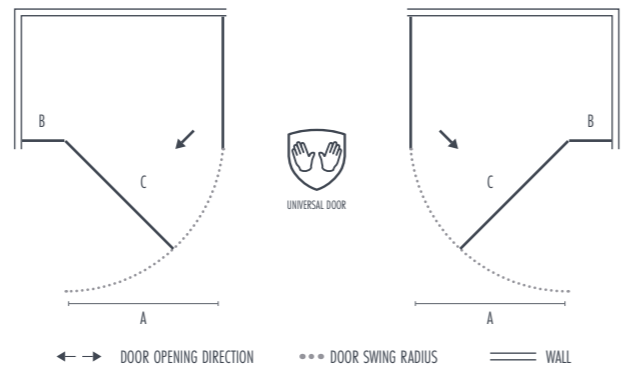

ATHENA BLACK Hinged Door & In-Line + Side Panel

FEATURES & BENEFITS

- 1900mm Tall
- Option of Both Clear or Black Seals Included
- 6mm Toughened Safety Glass
- Trident Guard - Hydrophobic Protective Coating
- Seamless Design - Frameless Enclosure
- 20mm Adjustment for 'Out of True' Walls
- Universal Design for Left or Right Hand Openings
- Lifetime Guarantee

HINGED DOOR & IN-LINE SIZE & PRICE

SIZE	ADJUSTMENT (MM)	PRODUCT CODE	PRICE (EX. VAT)	PRICE (INC. VAT)
800	770 - 790	ATHHIN800 / ATHMOVEPACKBLK / ATHFIXPACKBLK	£687.50	£825.00
900	870 - 890	ATHHIN900 / ATHMOVEPACKBLK / ATHFIXPACKBLK	£687.50	£825.00
1000	970 - 990	ATHHIN1000 / ATHMOVEPACKBLK / ATHFIXPACKBLK	£729.17	£875.00
1200	1170 - 1190	ATHHIN1200 / ATHMOVEPACKBLK / ATHFIXPACKBLK	£770.83	£925.00

SIDE PANEL SIZE & PRICE

SIZE	ADJUSTMENT (MM)	PRODUCT CODE	PRICE (EX. VAT)	PRICE (INC. VAT)
700	670 - 690	ATHSIDE700 / ATHSIDEPACKBLK	£320.83	£385.00
760	730 - 750	ATHSIDE760 / ATHSIDEPACKBLK	£320.83	£385.00
800	770 - 790	ATHSIDE800 / ATHSIDEPACKBLK	£330.00	£396.00
900	870 - 890	ATHSIDE900 / ATHSIDEPACKBLK	£330.00	£396.00

OVERHEAD LAYOUT

DIMENSIONS

SIZE	(A) OPENING	(B) FIXED PANEL	(C) DOOR
800	498	172	550
900	598	172	650
1000	598	272	650
1200	598	472	650

6MM TOUGHGLASS

UNIVERSAL DOOR

TRIDENT GUARD

SEAMLESS DESIGN

LIFETIME GUARANTEE

ANODISED FINISH