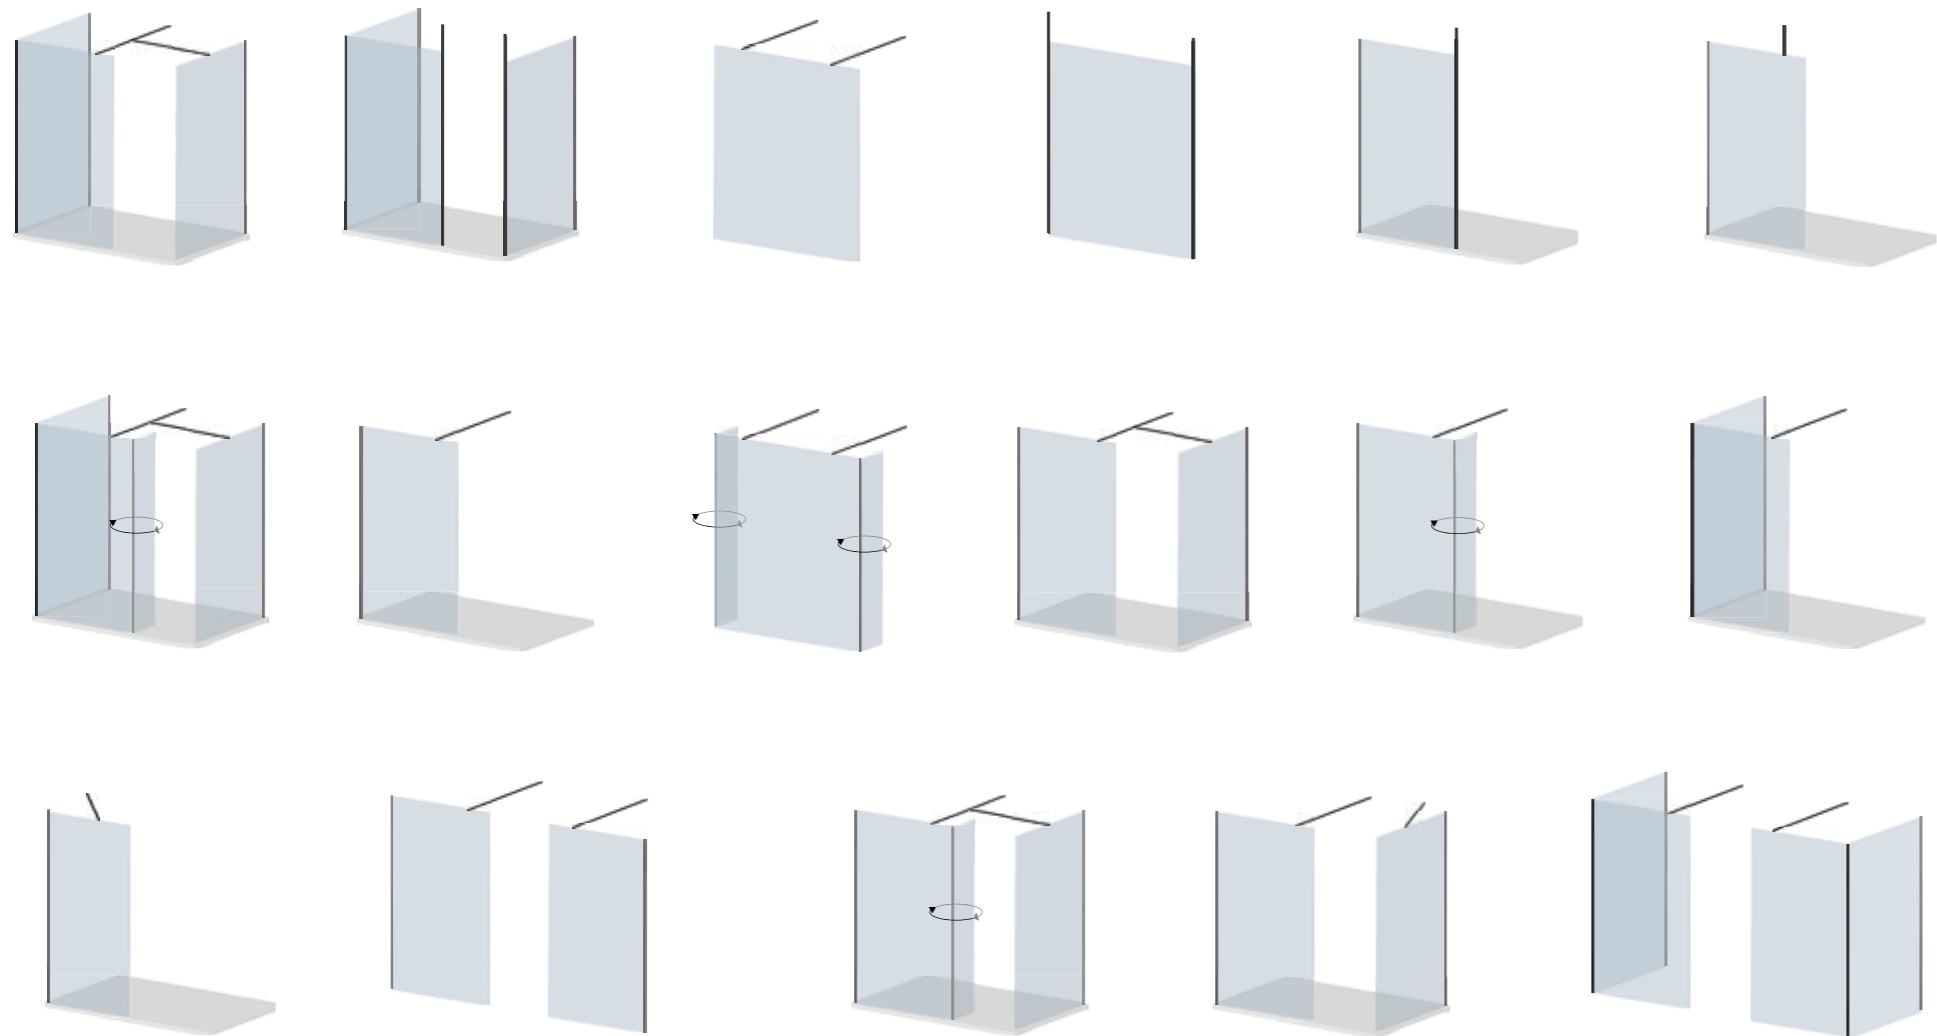

MINOS

CHOOSE YOUR CONFIGURATION

TOMM TOUGHGLASS

SEAMLESS DESIGN

TRIDENT GUARD

LIFETIME GUARANTEE