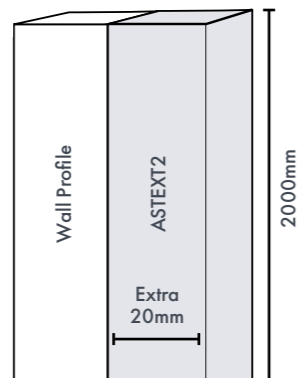

20mm Extension Profile to Suit Pivot Door
Product Code ASTEXT2
PRICE (EX. VAT) £66.67
PRICE (INC. VAT) £80.00

ASTERIA - BI-FOLD DOOR