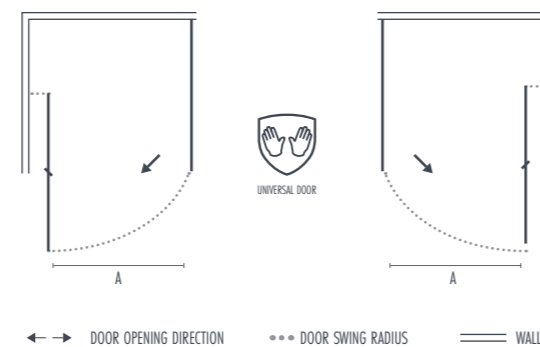

APOLLO CHROME Infold Door + Side Panel

FEATURES & BENEFITS

- 1950mm Tall
- 8mm Toughened Safety Glass
- Trident Guard - Hydrophobic Protective Coating
- Framed Enclosure
- 40mm Adjustment for 'Out of True' Walls
- Universal Design for Left or Right Hand Openings
- Lifetime Guarantee

INFOLD DOOR SIZE & PRICE

SIZE	ADJUSTMENT (MM)	PRODUCT CODE	PRICE (EX. VAT)	PRICE (INC. VAT)
760	710 - 750	APOINF760	£695.83	£835.00
800	750 - 790	APOINF800	£695.83	£835.00
900	850 - 890	APOINF900	£695.83	£835.00
1000	950 - 990	APOINF1000	£750.00	£900.00

SIDE PANEL SIZE & PRICE

SIZE	ADJUSTMENT (MM)	PRODUCT CODE	PRICE (EX. VAT)	PRICE (INC. VAT)
700	670 - 690	APOSIDE700	£300.00	£360.00
760	730 - 750	APOSIDE760	£308.33	£370.00
800	770 - 790	APOSIDE800	£320.83	£385.00
900	870 - 890	APOSIDE900	£341.67	£410.00
1000	970 - 990	APOSIDE1000	£366.67	£440.00

OVERHEAD LAYOUT

DIMENSIONS

SIZE	(A) OPENING
760	513
800	553
900	653
1000	753

8MM TOUGHGLASS

UNIVERSAL DOOR

TRIDENT GUARD

LIFETIME GUARANTEE