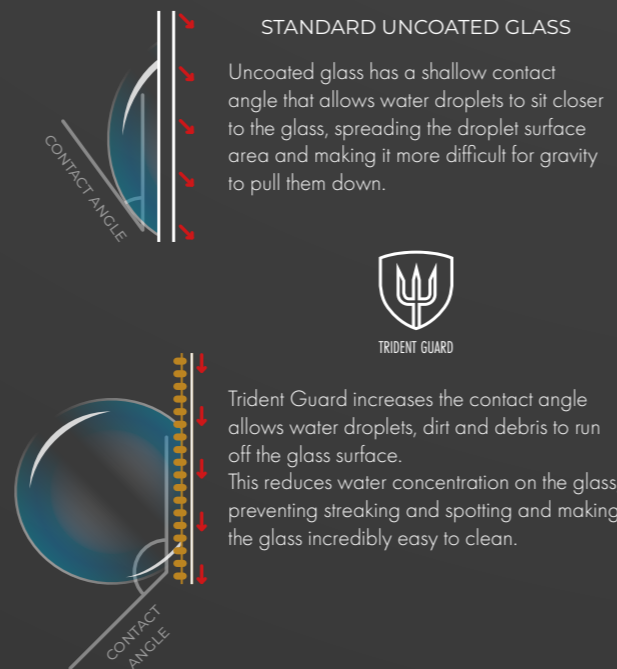

The hydrophobic coating increases the contact angle of the glass and weakens the surface bonding between the glass and any water droplets. This causes water droplets to sit further away from the glass surface, allowing them to run off with ease.