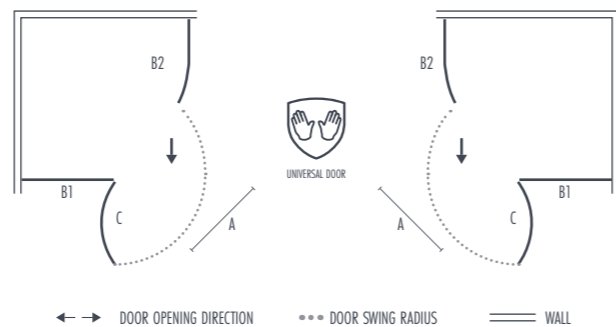

ATHENA CHROME Hinged Quadrant

FEATURES & BENEFITS

- 1900mm Tall
- 6mm Toughened Safety Glass
- Trident Guard - Hydrophobic Protective Coating
- Seamless Design - Frameless Enclosure
- 20mm Adjustment for 'Out of True' Walls
- Universal Design for Left or Right Hand Openings
- Lifetime Guarantee

HINGED QUADRANT SIZE & PRICE

SIZE	ADJUSTMENT (MM)	PRODUCT CODE	PRICE (EX. VAT)	PRICE (INC. VAT)
800 x 800	765 - 785	ATHQD8X8	£650.00	£780.00
900 x 900	865 - 885	ATHQD9X9	£650.00	£780.00

DIMENSIONS

SIZE	(A) OPENING	(B1) FIXED PANEL 1	(B2) FIXED PANEL 2	(C) DOOR
800 x 800	550	172	436	650
900 x 900	550	272	536	650

OVERHEAD LAYOUT