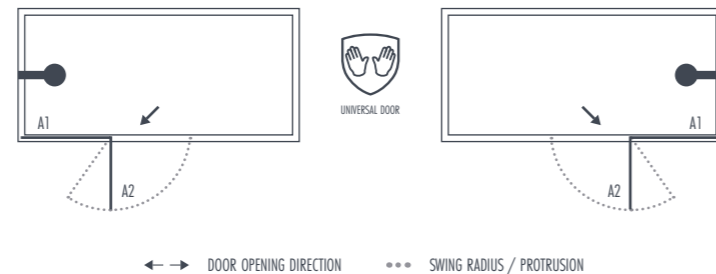

THALIA BLACK Outward Opening Bath Screen

FEATURES & BENEFITS

- 1500mm Tall
- 8mm Toughened Safety Glass
- Trident Guard - Hydrophobic Protective Coating
- Seamless Design - Frameless Screen Enclosure
- 20mm Adjustment for 'Out of True' Walls
- Universal Design for Left or Right Hand Openings
- Lifetime Guarantee

SIZE & PRICE

SIZE	PRODUCT CODE	PRICE (EX. VAT)	PRICE (INC. VAT)
900 x 1500	THALIAOUTPACKBLK	£437.50	£525.00

DIMENSIONS

FIXED PANEL (A1)	MOVING PANEL (A2)
506	350

OVERHEAD LAYOUT