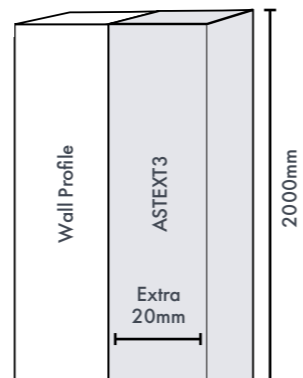

20mm Extension Profile to Suit Bi-fold Door
Product Code ARTEXT3
PRICE (EX. VAT) £66.67
PRICE (INC. VAT) £80.00

APOLLO