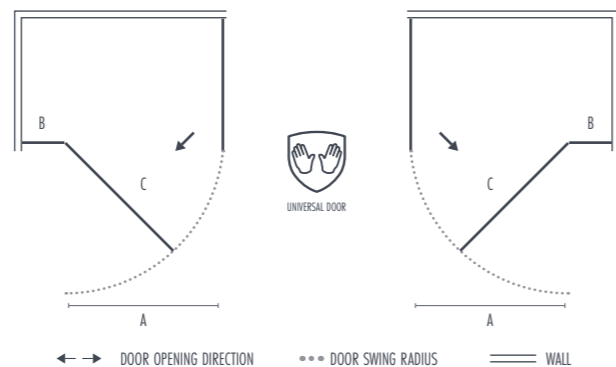

ATHENA BRASS Hinged Door & In-Line + Side Panel

FEATURES & BENEFITS

- 1900mm Tall
- 6mm Toughened Safety Glass
- Trident Guard - Hydrophobic Protective Coating
- Seamless Design - Frameless Enclosure
- 20mm Adjustment for 'Out of True' Walls
- Universal Design for Left or Right Hand Openings
- Lifetime Guarantee

HINGED DOOR & IN-LINE SIZE & PRICE

SIZE	ADJUSTMENT (MM)	PRODUCT CODE	PRICE (EX. VAT)	PRICE (INC. VAT)
800	770 - 790	ATHHIN800 / ATHMOVEPACKBB / ATHFIXPACKBB	£850.00	£1,020.00
900	870 - 890	ATHHIN900 / ATHMOVEPACKBB / ATHFIXPACKBB	£850.00	£1,020.00
1000	970 - 990	ATHHIN1000 / ATHMOVEPACKBB / ATHFIXPACKBB	£891.67	£1,070.00
1200	1170 - 1190	ATHHIN1200 / ATHMOVEPACKBB / ATHFIXPACKBB	£933.33	£1,120.00

SIDE PANEL SIZE & PRICE

SIZE	ADJUSTMENT (MM)	PRODUCT CODE	PRICE (EX. VAT)	PRICE (INC. VAT)
700	670 - 690	ATHSIDE700 / ATHSIDEPACKBB	£383.33	£460.00
760	730 - 750	ATHSIDE760 / ATHSIDEPACKBB	£383.33	£460.00
800	770 - 790	ATHSIDE800 / ATHSIDEPACKBB	£392.50	£471.00
900	870 - 890	ATHSIDE900 / ATHSIDEPACKBB	£392.50	£471.00

OVERHEAD LAYOUT

DIMENSIONS

SIZE	(A) OPENING	(B) FIXED PANEL	(C) DOOR
800	498	172	550
900	598	172	650
1000	598	272	650
1200	598	472	650

6MM TOUGHGLASS

UNIVERSAL DOOR

TRIDENT GUARD

SEAMLESS DESIGN

LIFETIME GUARANTEE

PVD FINISH