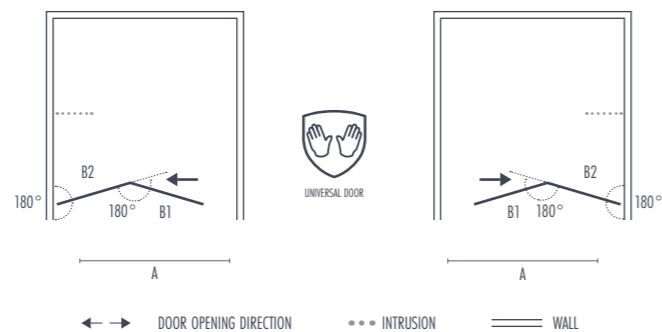

ASTERIA CHROME Bi-Fold Door Recess

FEATURES & BENEFITS

- 1950mm Tall
- 8mm Toughened Safety Glass
- Trident Guard - Hydrophobic Protective Coating
- Seamless Design - Frameless Enclosure
- 30mm Adjustment for 'Out of True' Walls
- Universal Design for Left or Right Hand Openings
- Lifetime Guarantee

OVERHEAD LAYOUT