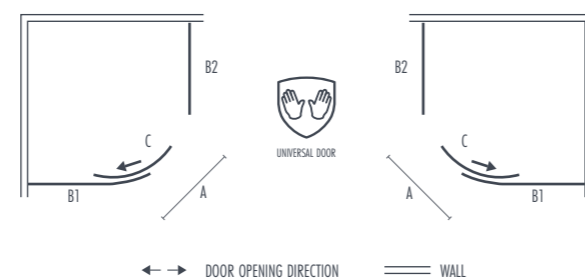

TRIDENT GUARD

LIFETIME GUARANTEE

APOLLO CHROME Single Sliding Quadrant

FEATURES & BENEFITS

- 1950mm Tall
- 8mm Toughened Safety Glass
- Trident Guard - Hydrophobic Protective Coating
- Framed Enclosure
- 20mm Adjustment for 'Out of True' Walls
- Universal Design for Left or Right Hand Openings
- Lifetime Guarantee

OVERHEAD LAYOUT

SINGLE SLIDING QUADRANT DOOR SIZE & PRICE

SIZE	ADJUSTMENT (MM)	PRODUCT CODE	PRICE (EX. VAT)	PRICE (INC. VAT)
900 x 900	870 - 890	APOQD9X9	£804.17	£965.00

DIMENSIONS

SIZE	(A) OPENING	(B1) FIXED PANEL 1	(B2) FIXED PANEL 2	(C) DOOR
900 x 900	460	479	310	640