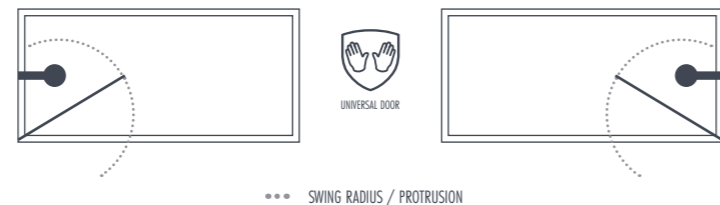

THALIA CHROME Single Panel Bath Screen

FEATURES & BENEFITS

- 1500mm Tall
- 8mm Toughened Safety Glass
- Trident Guard - Hydrophobic Protective Coating
- Seamless Design - Frameless Screen Enclosure
- 20mm Adjustment for 'Out of True' Walls
- Universal Design for Left or Right Hand Openings
- Lifetime Guarantee

OVERHEAD LAYOUT