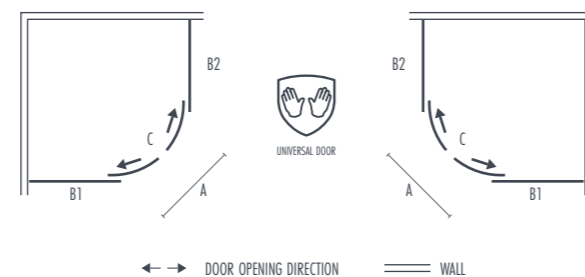

OVERHEAD LAYOUT

SINGLE SLIDING QUADRANT DOOR SIZE & PRICE

SIZE	ADJUSTMENT (MM)	PRODUCT CODE	PRICE (EX. VAT)	PRICE (INC. VAT)
900 x 900	870 - 890	APOQD9X9	£804.17	£965.00

DIMENSIONS

SIZE	(A) OPENING	(B1) FIXED PANEL 1	(B2) FIXED PANEL 2	(C) DOOR
900 x 900	460	479	310	640

OVERHEAD LAYOUT

DOUBLE SLIDING QUADRANT DOOR SIZE & PRICE

SIZE	ADJUSTMENT (MM)	PRODUCT CODE	PRICE (EX. VAT)	PRICE (INC. VAT)
800 x 800	770 - 790	APOQD2DR8X8	£770.83	£925.00
900 x 900	870 - 890	APOQD2DR9X9	£770.83	£925.00