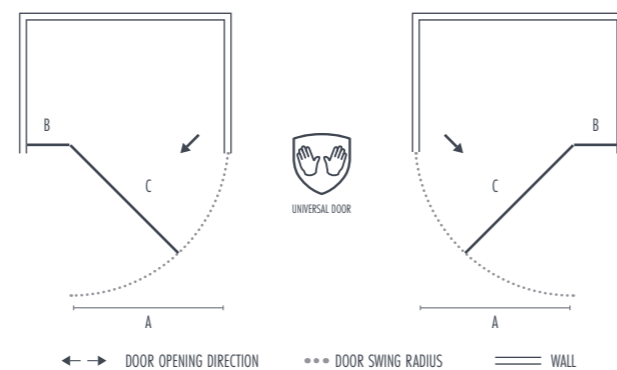

ATHENA CHROME Hinged Door & In-Line Recess

FEATURES & BENEFITS

- 1900mm Tall
- 6mm Toughened Safety Glass
- Trident Guard - Hydrophobic Protective Coating
- Seamless Design - Frameless Enclosure
- 20mm Adjustment for 'Out of True' Walls
- Universal Design for Left or Right Hand Openings
- Lifetime Guarantee

HINGED DOOR & IN-LINE SIZE & PRICE

SIZE	ADJUSTMENT (MM)	PRODUCT CODE	PRICE (EX. VAT)	PRICE (INC. VAT)
800	770 - 790	ATHHIN800	£500.00	£600.00
900	870 - 890	ATHHIN900	£500.00	£600.00
1000	970 - 990	ATHHIN1000	£541.67	£650.00
1200	1170 - 1190	ATHHIN1200	£583.33	£700.00

DIMENSIONS

SIZE	(A) OPENING	(B) FIXED PANEL	(C) DOOR
800	498	172	550
900	598	172	650
1000	598	272	650
1200	598	472	650

OVERHEAD LAYOUT