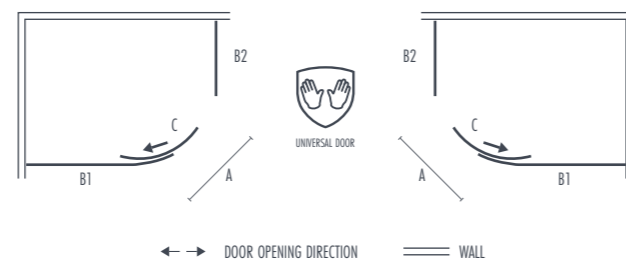

TRIDENT GUARD

LIFETIME GUARANTEE

APOLLO CHROME Single Sliding Offset Quadrant

FEATURES & BENEFITS

- 1950mm Tall
- 8mm Toughened Safety Glass
- Trident Guard - Hydrophobic Protective Coating
- Framed Enclosure
- 20mm Adjustment for 'Out of True' Walls
- Universal Design for Left or Right Hand Openings
- Lifetime Guarantee

OVERHEAD LAYOUT

SLIDING OFFSET QUADRANT DOOR SIZE & PRICE

SIZE	ADJUSTMENT (MM)	PRODUCT CODE	PRICE (EX. VAT)	PRICE (INC. VAT)
900 x 760	870/890 - 730/750	APOQD9X76	£804.17	£965.00
1000 x 800	970/990 - 770/790	APOQD10X8	£958.33	£1,150.00
1200 x 800	1170/1190 - 770/790	APOQD12X8	£958.33	£1,150.00
1200 x 900	1170/1190 - 870/890	APOQD12X9	£958.33	£1,150.00