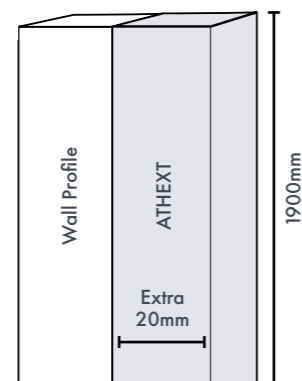

20mm Extension Profile to Suit Full Range
Product Code ATHEXT
PRICE (EX. VAT) £66.67
PRICE (INC. VAT) £80.00