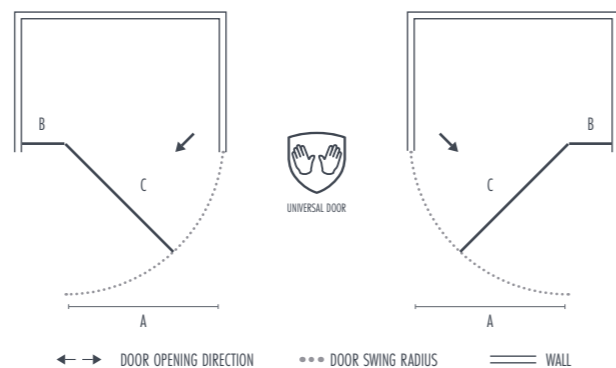

ATHENA BRASS Hinged Door & In-Line Recess

FEATURES & BENEFITS

- 1900mm Tall
- 6mm Toughened Safety Glass
- Trident Guard - Hydrophobic Protective Coating
- Seamless Design - Frameless Enclosure
- 20mm Adjustment for 'Out of True' Walls
- Universal Design for Left or Right Hand Openings
- Lifetime Guarantee

HINGED DOOR & IN-LINE SIZE & PRICE

SIZE	ADJUSTMENT (MM)	PRODUCT CODE	PRICE (EX. VAT)	PRICE (INC. VAT)
800	770 - 790	ATHHIN800 / ATHMOVEPACKBB / ATHFIXPACKBB	£850.00	£1,020.00
900	870 - 890	ATHHIN900 / ATHMOVEPACKBB / ATHFIXPACKBB	£850.00	£1,020.00
1000	970 - 990	ATHHIN1000 / ATHMOVEPACKBB / ATHFIXPACKBB	£891.67	£1,070.00
1200	1170 - 1190	ATHHIN1200 / ATHMOVEPACKBB / ATHFIXPACKBB	£933.33	£1,120.00

DIMENSIONS

SIZE	(A) OPENING	(B) FIXED PANEL	(C) DOOR
800	498	172	550
900	598	172	650
1000	598	272	650
1200	598	472	650

OVERHEAD LAYOUT