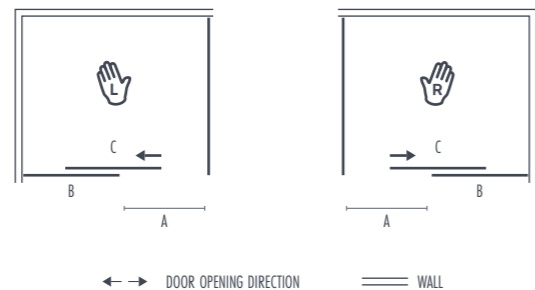

OVERHEAD LAYOUT

LEFT HAND SLIM SLIDING DOOR

SIZE	ADJUSTMENT (MM)	PRODUCT CODE	PRICE (EX. VAT)	PRICE (INC. VAT)
1000	970 - 990	ASTSLID1000BLKL	£833.33	£1,000.00
1200	1170 - 1190	ASTSLID1200BLKL	£833.33	£1,000.00