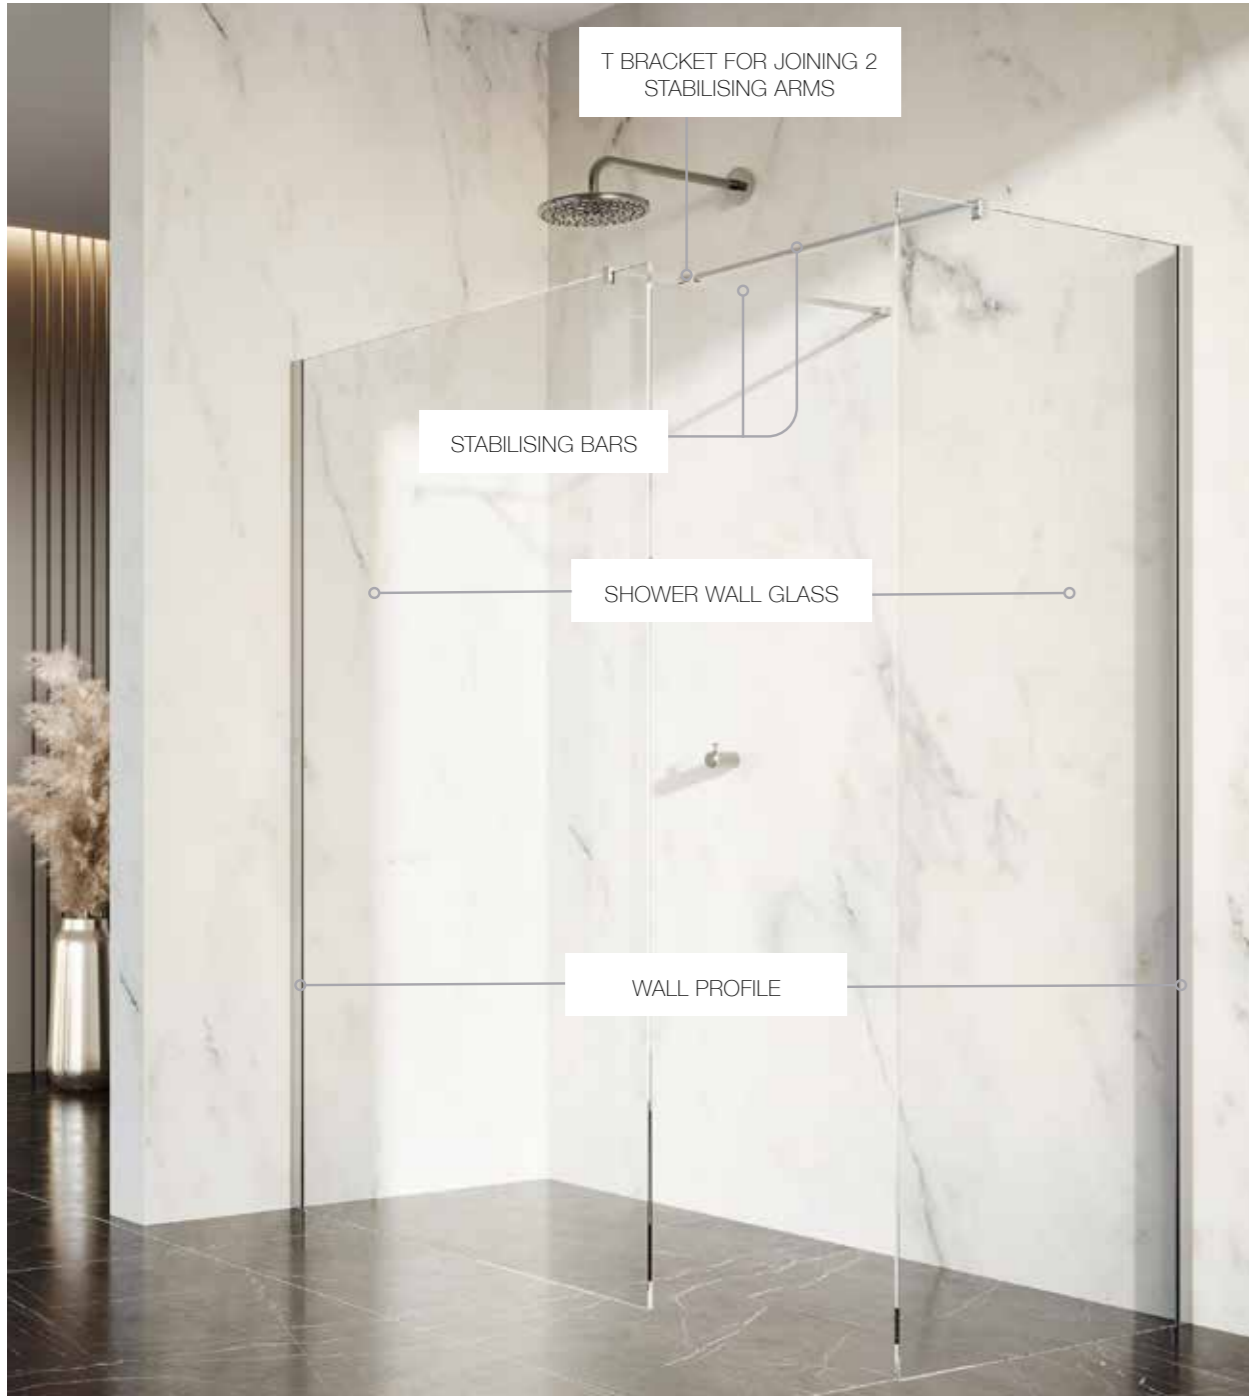

ANODISED FINISH

Our black colour enclosures and wetrooms use anodising technology, an electrochemical process in which a metal surface is coated with a water-resistant oxide layer. Anodised metals are resistant to corrosion and rust.

PVD FINISH

PVD FINISH

ANODISED FINISH

PVD FINISH

PVD FINISH

For a striking design feature the Minos range offers framed shower walls to show off the luxury finishes. Framed shower walls are available in the brushed brass and black premium colour finishes, creating a polished look.

These durable brackets are a masterclass in innovative showering solutions. Hidden screws mean that the Minos style is evident in every element, while the subtle contours create the perfect silhouette.