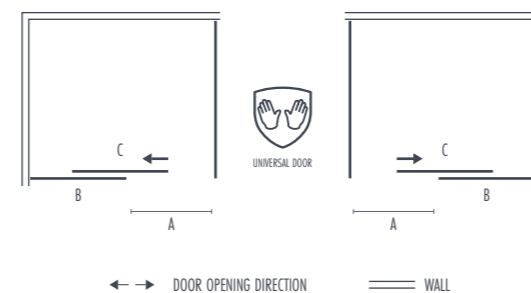

APOLLO CHROME Sliding Door + Side Panel

FEATURES & BENEFITS

- 1950mm Tall
- 8mm Toughened Safety Glass
- Trident Guard - Hydrophobic Protective Coating
- Framed Enclosure
- 40mm Adjustment for 'Out of True' Walls
- Universal Design for Left or Right Hand Openings
- Lifetime Guarantee

SLIDING DOOR SIZE & PRICE

SIZE	ADJUSTMENT (MM)	PRODUCT CODE	PRICE (EX. VAT)	PRICE (INC. VAT)
1000	950 - 990	APOSL1000	£625.00	£750.00
1100	1050 - 1090	APOSL1100	£625.00	£750.00
1200	1150 - 1190	APOSL1200	£641.67	£770.00
1400	1350 - 1390	APOSL1400	£683.33	£820.00
1500	1450 - 1490	APOSL1500	£683.33	£820.00
1600	1550 - 1590	APOSL1600	£716.67	£860.00
1700	1650 - 1690	APOSL1700	£741.67	£890.00

SIDE PANEL SIZE & PRICE

SIZE	ADJUSTMENT (MM)	PRODUCT CODE	PRICE (EX. VAT)	PRICE (INC. VAT)
700	670 - 690	APOSIDE700	£300.00	£360.00
760	730 - 750	APOSIDE760	£308.33	£370.00
800	770 - 790	APOSIDE800	£320.83	£385.00
900	870 - 890	APOSIDE900	£341.67	£410.00
1000	970 - 990	APOSIDE1000	£366.67	£440.00

OVERHEAD LAYOUT

DIMENSIONS

SIZE	(A) OPENING	(B) FIXED PANEL	(C) DOOR
1000	375	400	487
1100	425	450	537
1200	475	500	587
1400	575	600	687
1500	575	700	687
1600	575	800	687
1700	575	900	687

8MM TOUGHGLASS

UNIVERSAL DOOR

TRIDENT GUARD

LIFETIME GUARANTEE