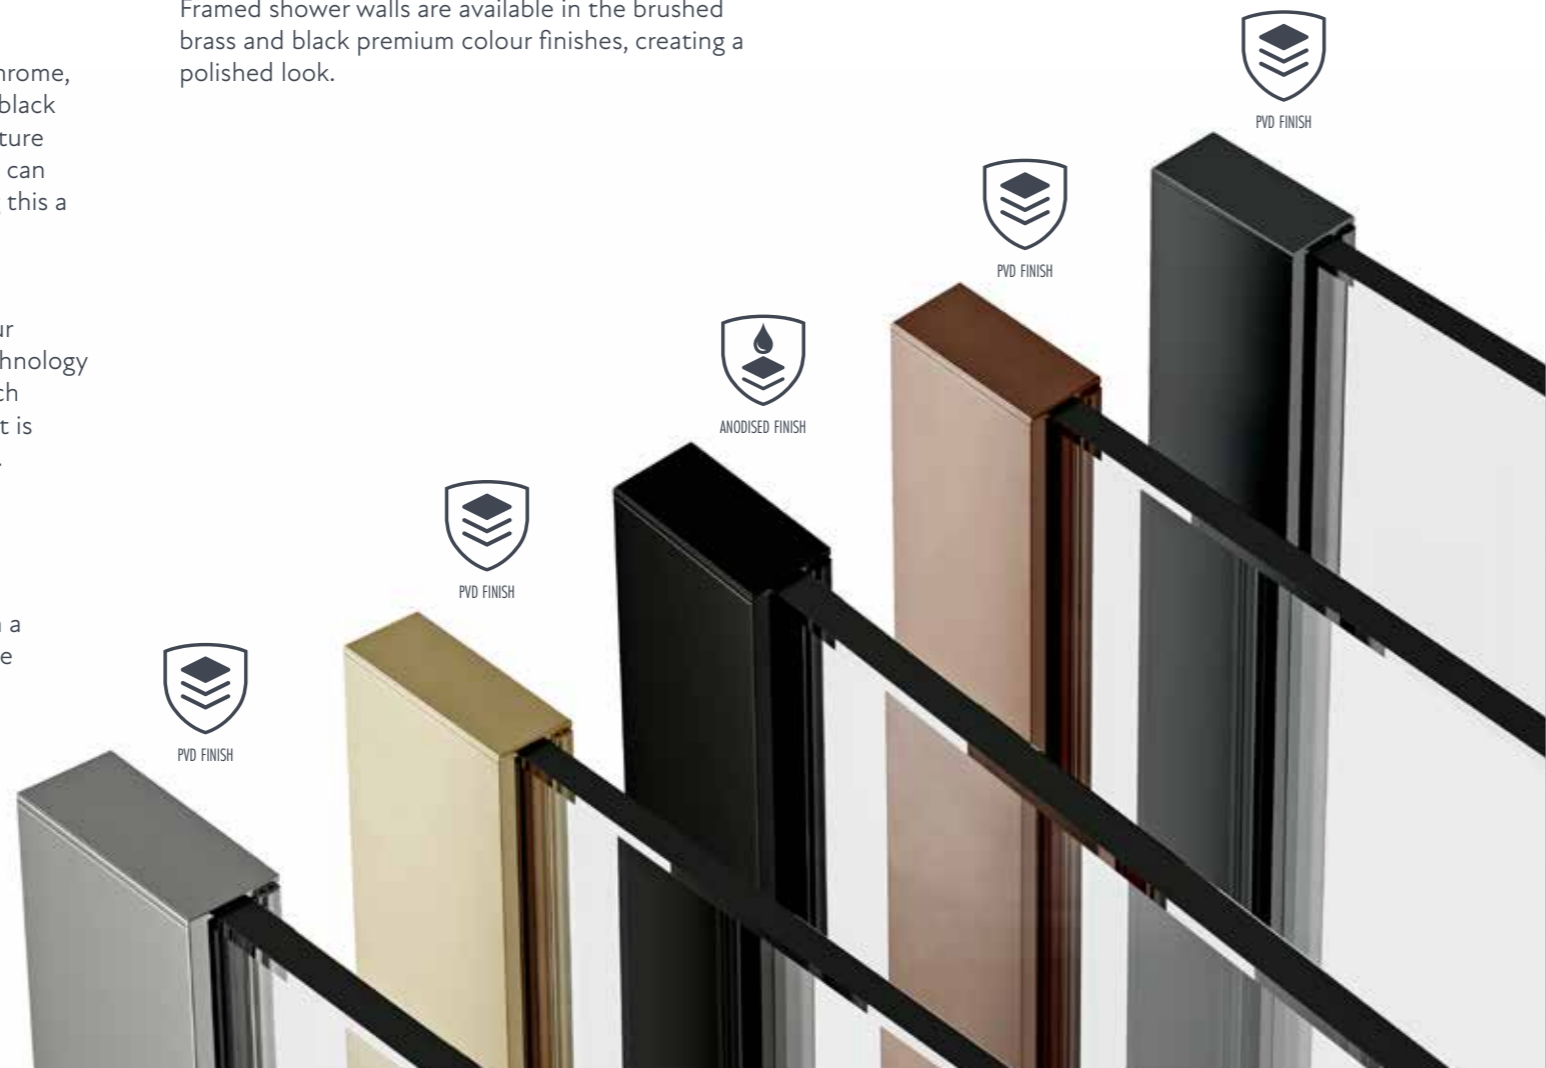

ANODISED FINISH

Our black colour enclosures and wetrooms use anodising technology, an electrochemical process in which a metal surface is coated with a water-resistant oxide layer. Anodised metals are resistant to corrosion and rust.

PVD FINISH

PVD FINISH

ANODISED FINISH

PVD FINISH

PVD FINISH

For a striking design feature the Minos range offers framed shower walls to show off the luxury finishes. Framed shower walls are available in the brushed brass and black premium colour finishes, creating a polished look.

2 STABILISING BARS JOINED BY A T BRACKET

STABILISING BAR

PROFILE & STABILISING OPTIONS

CHROME BRASS BLACK BRONZE GUNMETAL

With their sleek lines and flawless design, the Minos stabilising bars and profiles are designed to be both practical and polished.

These durable brackets are a masterclass in innovative showering solutions. Hidden screws mean that the Minos style is evident in every element, while the subtle contours create the perfect silhouette.