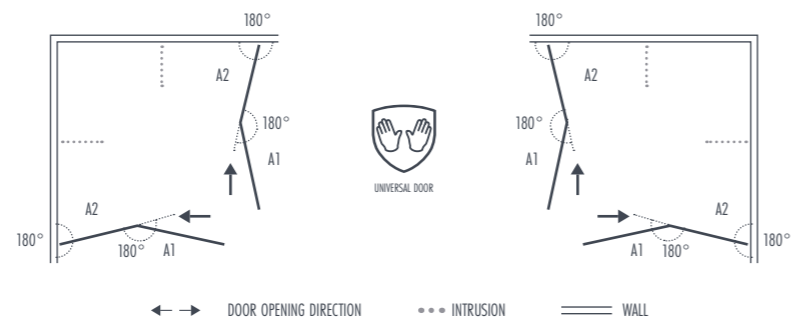

BI-FOLD DOOR SIZE & PRICE

Important - not suitable for use with a shower tray

SIZE	ADJUSTMENT (MM)	OPENING	PRODUCT CODE	PRICE (EX. VAT)	PRICE (INC. VAT)
760 x 760	720 - 750	707	ASTBIF760 x2	£1,400.00	£1,680.00
800 x 800	760 - 790	763	ASTBIF800 x2	£1,400.00	£1,680.00
900 x 900	860 - 890	905	ASTBIF900 x2	£1,400.00	£1,680.00
1000 x 1000	960 - 990	1005	ASTBIF1000 x2	£1,433.34	£1,720.00

DIMENSIONS

Important - not suitable for use with a shower tray

SIZE	DOOR PANEL 1 (A1)	DOOR PANEL 2 (A2)
760	305	324
800	325	344
900	375	394
1000	425	444

OVERHEAD LAYOUT

8MM TOUGHGLASS

TRIDENT GUARD

LIFETIME GUARANTEE