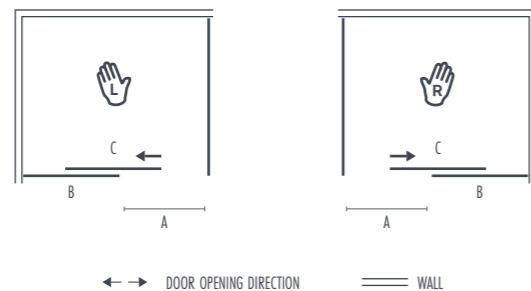

ASTERIA CHROME Slim Sliding Door + Side Panel

FEATURES & BENEFITS

- 1950mm Tall
- 8mm Toughened Safety Glass
- Trident Guard - Hydrophobic Protective Coating
- Super Slim Framed Enclosure
- 20mm Adjustment for 'Out of True' Walls
- Left or Right Hand Opening Options
- Lifetime Guarantee

LEFT HAND SLIM SLIDING DOOR

SIZE	ADJUSTMENT (MM)	PRODUCT CODE	PRICE (EX. VAT)	PRICE (INC. VAT)
1000	970 - 990	ASTSLID1000L	£833.33	£1,000.00
1100	1070 - 1090	ASTSLID1100L	£833.33	£1,000.00
1200	1170 - 1190	ASTSLID1200L	£833.33	£1,000.00
1400	1370 - 1390	ASTSLID1400L	£999.17	£1,199.00
1500	1470 - 1490	ASTSLID1500L	£999.17	£1,199.00
1600	1570 - 1590	ASTSLID1600L	£1,082.50	£1,299.00
1700	1670 - 1690	ASTSLID1700L	£1,124.17	£1,349.00

RIGHT HAND SLIM SLIDING DOOR

SIZE	ADJUSTMENT (MM)	PRODUCT CODE	PRICE (EX. VAT)	PRICE (INC. VAT)
1000	970 - 990	ASTSLID1000R	£833.33	£1,000.00
1100	1070 - 1090	ASTSLID1100R	£833.33	£1,000.00
1200	1170 - 1190	ASTSLID1200R	£833.33	£1,000.00
1400	1370 - 1390	ASTSLID1400R	£999.17	£1,199.00
1500	1470 - 1490	ASTSLID1500R	£999.17	£1,199.00
1600	1570 - 1590	ASTSLID1600R	£1,082.50	£1,299.00
1700	1670 - 1690	ASTSLID1700R	£1,124.17	£1,349.00

OVERHEAD LAYOUT

SIDE PANEL UNIVERSAL FIT FOR LEFT AND RIGHT

SIZE	ADJUSTMENT (MM)	PRODUCT CODE	PRICE (EX. VAT)	PRICE (INC. VAT)
700	670 - 690	ASTSIDE700	£333.33	£400.00
760	730 - 750	ASTSIDE760	£333.33	£400.00
800	770 - 790	ASTSIDE800	£350.00	£420.00
900	870 - 890	ASTSIDE900	£350.00	£420.00

DIMENSIONS

SIZE	(A) OPENING	(B) FIXED PANEL	(C) DOOR
1000	378	445	500
1100	428	495	550
1200	478	545	600
1400	578	645	700
1500	578	745	700
1600	578	845	700
1700	578	945	700

8MM TOUGHGLASS

LEFT + RIGHT AVAILABLE

TRIDENT GUARD

LIFETIME GUARANTEE