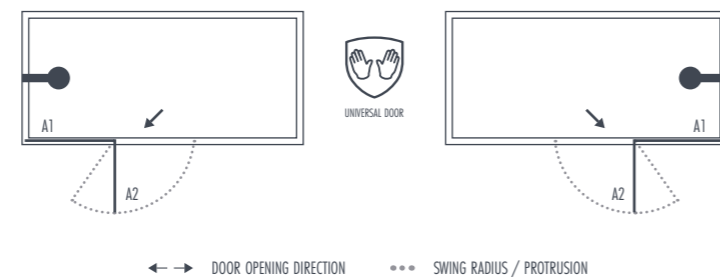

THALIA CHROME Outward Opening Bath Screen

FEATURES & BENEFITS

- 1500mm Tall
- 8mm Toughened Safety Glass
- Trident Guard - Hydrophobic Protective Coating
- Seamless Design - Frameless Screen Enclosure
- 20mm Adjustment for 'Out of True' Walls
- Universal Design for Left or Right Hand Openings
- Lifetime Guarantee

SIZE & PRICE

SIZE	PRODUCT CODE	PRICE (EX. VAT)	PRICE (INC. VAT)
900 x 1500	THALIAOUTPACKCHR	£395.84	£475.00

DIMENSIONS

FIXED PANEL (A1)	MOVING PANEL (A2)
506	350

8MM TOUGHGLASS

UNIVERSAL DOOR

TRIDENT GUARD

SEAMLESS DESIGN

LIFETIME GUARANTEE

OVERHEAD LAYOUT