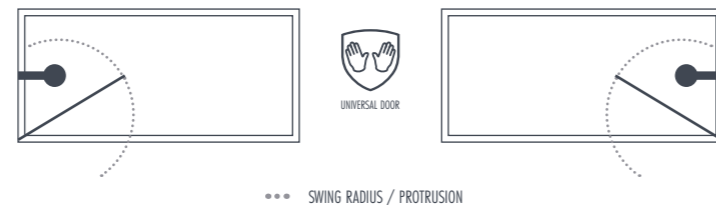

OVERHEAD LAYOUT

SIZE & PRICE

SIZE	PRODUCT CODE	PRICE (EX. VAT)	PRICE (INC. VAT)
800 x 1500	THALIASINGLEGM	£291.67	£350.00

8MM TOUGHGLASS

UNIVERSAL DOOR

TRIDENT GUARD

SEAMLESS DESIGN

LIFETIME GUARANTEE