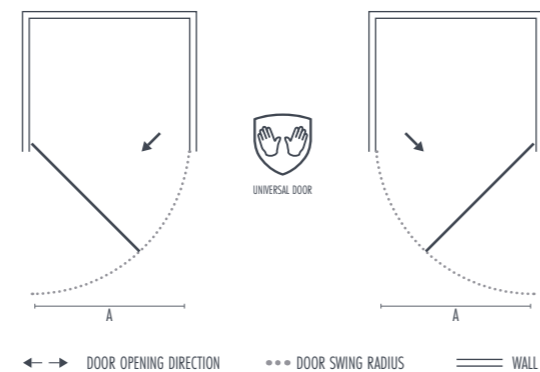

DIMENSIONS

SIZE	(A) OPENING
760	595
800	635
900	735

8MM TOUGHGLASS

UNIVERSAL DOOR

TRIDENT GUARD

LIFETIME GUARANTEE

OVERHEAD LAYOUT

APOLLO CHROME Hinged Door + Side Panel

FEATURES & BENEFITS

- 1950mm Tall
- 8mm Toughened Safety Glass
- Trident Guard - Hydrophobic Protective Coating
- Framed Enclosure
- 40mm Adjustment for 'Out of True' Walls
- Universal Design for Left or Right Hand Openings
- Lifetime Guarantee