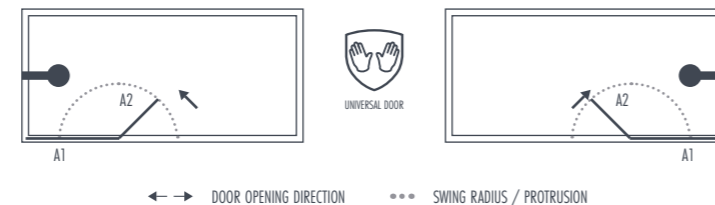

THALIA BRONZE Inward Opening Bath Screen

FEATURES & BENEFITS

- 1500mm Tall
- 8mm Toughened Safety Glass
- Trident Guard - Hydrophobic Protective Coating
- Seamless Design - Frameless Screen Enclosure
- 20mm Adjustment for 'Out of True' Walls
- Universal Design for Left or Right Hand Openings
- Lifetime Guarantee

SIZE & PRICE

SIZE	PRODUCT CODE	PRICE (EX. VAT)	PRICE (INC. VAT)
900 x 1500	THALIAINPACKBZ	£458.33	£550.00

DIMENSIONS

FIXED PANEL (A1)	MOVING PANEL (A2)
500	356

8MM TOUGHGLASS

UNIVERSAL DOOR

TRIDENT GUARD

SEAMLESS DESIGN

LIFETIME GUARANTEE

ANODISED FINISH

OVERHEAD LAYOUT