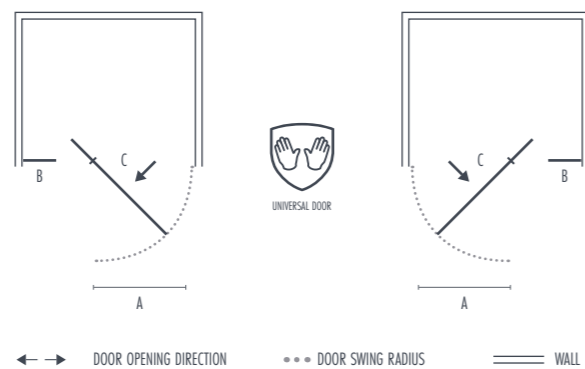

ASTERIA CHROME Pivot Door Recess

FEATURES & BENEFITS

- 1950mm Tall
- 8mm Toughened Safety Glass
- Trident Guard - Hydrophobic Protective Coating
- Super Slim Framed Enclosure
- 20mm Adjustment for 'Out of True' Walls
- Universal Design for Left or Right Hand Openings
- Lifetime Guarantee

PIVOT DOOR SIZE & PRICE

SIZE	ADJUSTMENT (MM)	PRODUCT CODE	PRICE (EX. VAT)	PRICE (INC. VAT)
760	730 - 750	ASTPIV760	£791.67	£950.00
800	770 - 790	ASTPIV800	£820.83	£985.00
900	870 - 890	ASTPIV900	£833.33	£1,000.00

DIMENSIONS

SIZE	(A) OPENING	(B) FIXED PANEL	(C) DOOR
760	460	93	580
800	480	113	600
900	530	163	650

OVERHEAD LAYOUT