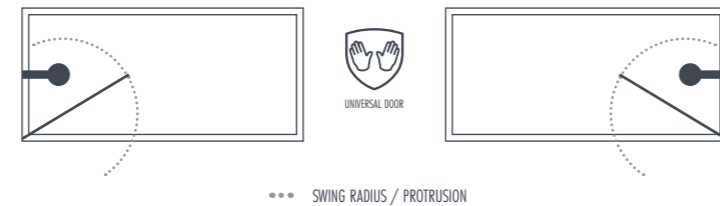

THALIA BLACK Single Panel Bath Screen

FEATURES & BENEFITS

- 1500mm Tall
- 8mm Toughened Safety Glass
- Trident Guard - Hydrophobic Protective Coating
- Seamless Design - Frameless Screen Enclosure
- 20mm Adjustment for 'Out of True' Walls
- Universal Design for Left or Right Hand Openings
- Lifetime Guarantee

OVERHEAD LAYOUT