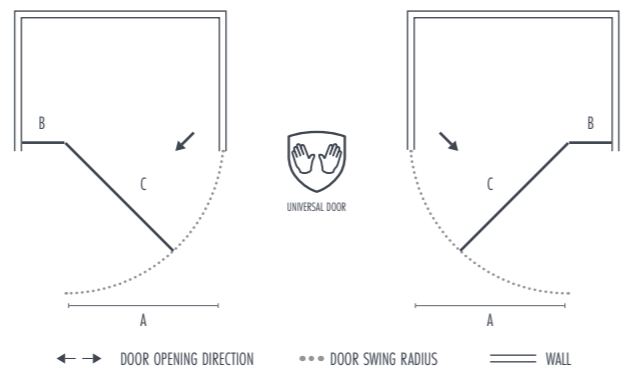

ATHENA BLACK Hinged Door & In-Line Recess

FEATURES & BENEFITS

- 1900mm Tall
- Option of Both Clear or Black Seals Included
- 6mm Toughened Safety Glass
- Trident Guard - Hydrophobic Protective Coating
- Seamless Design - Frameless Enclosure
- 20mm Adjustment for 'Out of True' Walls
- Universal Design for Left or Right Hand Openings
- Lifetime Guarantee

HINGED DOOR & IN-LINE SIZE & PRICE

SIZE	ADJUSTMENT (MM)	PRODUCT CODE	PRICE (EX. VAT)	PRICE (INC. VAT)
800	770 - 790	ATHHIN800 / ATHMOVEPACKBLK / ATHFIXPACKBLK	£687.50	£825.00
900	870 - 890	ATHHIN900 / ATHMOVEPACKBLK / ATHFIXPACKBLK	£687.50	£825.00
1000	970 - 990	ATHHIN1000 / ATHMOVEPACKBLK / ATHFIXPACKBLK	£729.17	£875.00
1200	1170 - 1190	ATHHIN1200 / ATHMOVEPACKBLK / ATHFIXPACKBLK	£770.83	£925.00

DIMENSIONS

SIZE	(A) OPENING	(B) FIXED PANEL	(C) DOOR
800	498	172	550
900	598	172	650
1000	598	272	650
1200	598	472	650

OVERHEAD LAYOUT