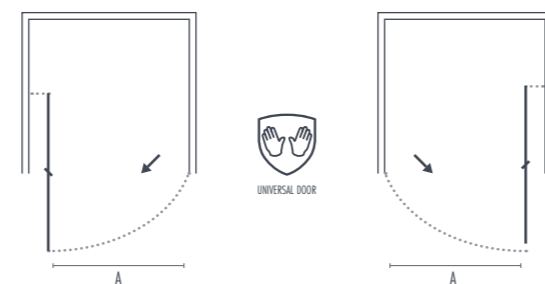

DIMENSIONS

SIZE	(A) OPENING
760	513
800	553
900	653
1000	753

8MM TOUGHGLASS

UNIVERSAL DOOR

TRIDENT GUARD

LIFETIME GUARANTEE

OVERHEAD LAYOUT

← → DOOR OPENING DIRECTION *** DOOR SWING RADIUS = WALL