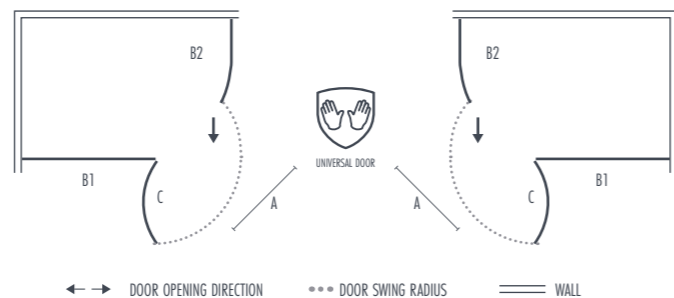

ATHENA CHROME Hinged Offset Quadrant

FEATURES & BENEFITS

- 1900mm Tall
- 6mm Toughened Safety Glass
- Trident Guard - Hydrophobic Protective Coating
- Seamless Design - Frameless Enclosure
- 20mm Adjustment for 'Out of True' Walls
- Universal Design for Left or Right Hand Openings
- Lifetime Guarantee

HINGED OFFSET QUADRANT SIZE & PRICE

SIZE	ADJUSTMENT (MM)	PRODUCT CODE	PRICE (EX. VAT)	PRICE (INC. VAT)
1200 x 800	1165/1185 - 765/785	ATHQD 12X8	£779.17	£935.00
1200 x 900	1165/1185 - 865/885	ATHQD 12X9	£779.17	£935.00

DIMENSIONS

SIZE	(A) OPENING	(B1) FIXED PANEL 1	(B2) FIXED PANEL 2	(C) DOOR
1200 x 800	550	572	436	650
1200 x 900	550	572	536	650

OVERHEAD LAYOUT