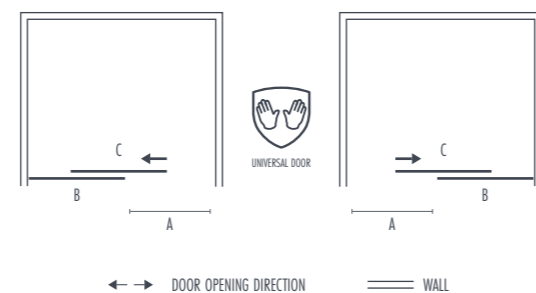

APOLLO CHROME Sliding Door Recess

FEATURES & BENEFITS

- 1950mm Tall
- 8mm Toughened Safety Glass
- Trident Guard - Hydrophobic Protective Coating
- Framed Enclosure
- 40mm Adjustment for 'Out of True' Walls
- Universal Design for Left or Right Hand Openings
- Lifetime Guarantee

SLIDING DOOR SIZE & PRICE

SIZE	ADJUSTMENT (MM)	PRODUCT CODE	PRICE (EX. VAT)	PRICE (INC. VAT)
1000	950 - 990	AOSL1000	£625.00	£750.00
1100	1050 - 1090	AOSL1100	£625.00	£750.00
1200	1150 - 1190	AOSL1200	£641.67	£770.00
1400	1350 - 1390	AOSL1400	£683.33	£820.00
1500	1450 - 1490	AOSL1500	£683.33	£820.00
1600	1550 - 1590	AOSL1600	£716.67	£860.00
1700	1650 - 1690	AOSL1700	£741.67	£890.00

OVERHEAD LAYOUT

DIMENSIONS

SIZE	(A) OPENING	(B) FIXED PANEL	(C) DOOR
1000	375	400	487
1100	425	450	537
1200	475	500	587
1400	575	600	687
1500	575	700	687
1600	575	800	687
1700	575	900	687

8MM TOUGHGLASS

UNIVERSAL DOOR

TRIDENT GUARD

LIFETIME GUARANTEE