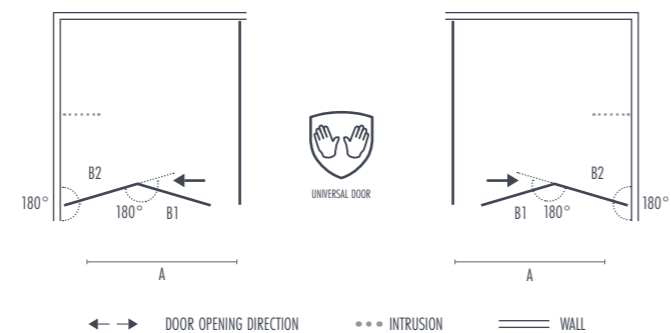

ASTERIA CHROME Bi-Fold Door + Side Panel

FEATURES & BENEFITS

- 1950mm Tall
- 8mm Toughened Safety Glass
- Trident Guard - Hydrophobic Protective Coating
- Seamless Design - Frameless Enclosure
- 30mm Adjustment for 'Out of True' Walls
- Universal Design for Left or Right Hand Openings
- Lifetime Guarantee

BI-FOLD DOOR SIZE & PRICE

SIZE	ADJUSTMENT (MM)	PRODUCT CODE	PRICE (EX. VAT)	PRICE (INC. VAT)
760	720 - 750	ASTBIF760	£700.00	£840.00
800	760 - 790	ASTBIF800	£700.00	£840.00
900	860 - 890	ASTBIF900	£700.00	£840.00
1000	960 - 990	ASTBIF1000	£716.67	£860.00

SIDE PANEL SIZE & PRICE

SIZE	ADJUSTMENT (MM)	PRODUCT CODE	PRICE (EX. VAT)	PRICE (INC. VAT)
760	730 - 750	ASTBIFSIDE760	£333.33	£400.00
800	770 - 790	ASTBIFSIDE800	£333.33	£400.00
900	870 - 890	ASTBIFSIDE900	£350.00	£420.00

OVERHEAD LAYOUT

DIMENSIONS

SIZE	(A) OPENING	(B1) DOOR PANEL 1	(B2) DOOR PANEL 2
760	480	305	324
800	527	325	344
900	625	375	394
1000	719	425	444

8MM TOUGHGLASS

UNIVERSAL DOOR

TRIDENT GUARD

SEAMLESS DESIGN

LIFETIME GUARANTEE