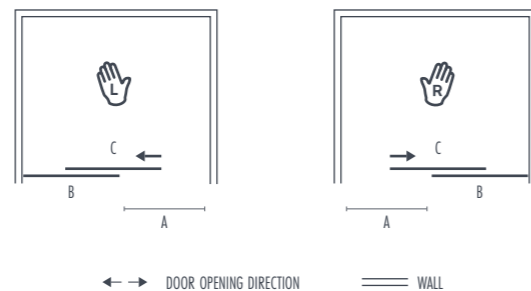

ASTERIA CHROME Slim Sliding Door Recess

FEATURES & BENEFITS

- 1950mm Tall
- 8mm Toughened Safety Glass
- Trident Guard - Hydrophobic Protective Coating
- Super Slim Framed Enclosure
- 20mm Adjustment for 'Out of True' Walls
- Left or Right Hand Opening Options
- Lifetime Guarantee

LEFT HAND SLIM SLIDING DOOR

SIZE	ADJUSTMENT (MM)	PRODUCT CODE	PRICE (EX. VAT)	PRICE (INC. VAT)
1000	970 - 990	ASTSLID1000L	£833.33	£1,000.00
1100	1070 - 1090	ASTSLID1100L	£833.33	£1,000.00
1200	1170 - 1190	ASTSLID1200L	£833.33	£1,000.00
1400	1370 - 1390	ASTSLID1400L	£999.17	£1,199.00
1500	1470 - 1490	ASTSLID1500L	£999.17	£1,199.00
1600	1570 - 1590	ASTSLID1600L	£1,082.50	£1,299.00
1700	1670 - 1690	ASTSLID1700L	£1,124.17	£1,349.00

RIGHT HAND SLIM SLIDING DOOR

SIZE	ADJUSTMENT (MM)	PRODUCT CODE	PRICE (EX. VAT)	PRICE (INC. VAT)
1000	970 - 990	ASTSLID1000R	£833.33	£1,000.00
1100	1070 - 1090	ASTSLID1100R	£833.33	£1,000.00
1200	1170 - 1190	ASTSLID1200R	£833.33	£1,000.00
1400	1370 - 1390	ASTSLID1400R	£999.17	£1,199.00
1500	1470 - 1490	ASTSLID1500R	£999.17	£1,199.00
1600	1570 - 1590	ASTSLID1600R	£1,082.50	£1,299.00
1700	1670 - 1690	ASTSLID1700R	£1,124.17	£1,349.00

OVERHEAD LAYOUT

DIMENSIONS

SIZE	(A) OPENING	(B) FIXED PANEL	(C) DOOR
1000	378	445	500
1100	428	495	550
1200	478	545	600
1400	578	645	700
1500	578	745	700
1600	578	845	700
1700	578	945	700

8MM TOUGHGLASS

LEFT + RIGHT AVAILABLE

TRIDENT GUARD

LIFETIME GUARANTEE