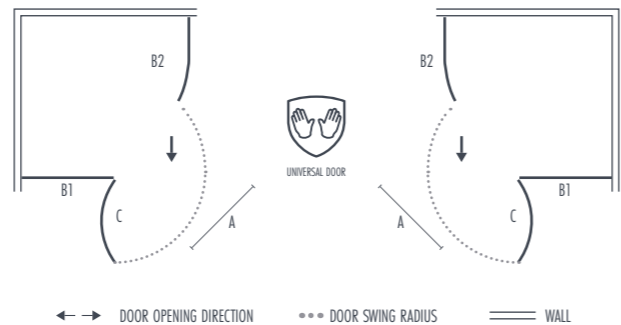

ATHENA BLACK Hinged Quadrant

FEATURES & BENEFITS

- 1900mm Tall
- Option of Both Clear or Black Seals Included
- 6mm Toughened Safety Glass
- Trident Guard - Hydrophobic Protective Coating
- Seamless Design - Frameless Enclosure
- 20mm Adjustment for 'Out of True' Walls
- Universal Design for Left or Right Hand Openings
- Lifetime Guarantee

OVERHEAD LAYOUT