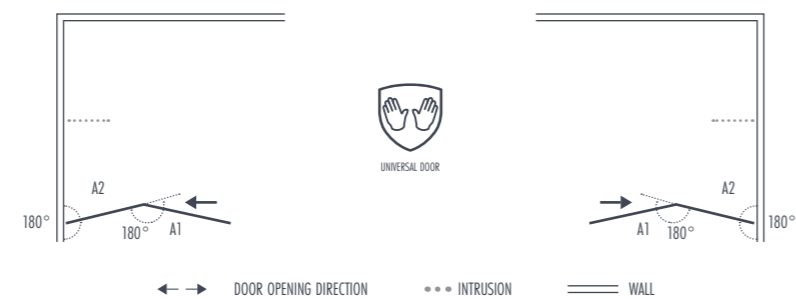

ASTERIA CHROME Bi-Fold Walk-In

FEATURES & BENEFITS

- 1950mm Tall
- 8mm Toughened Safety Glass
- Trident Guard - Hydrophobic Protective Coating
- Super Slim Framed Walk-In Enclosure
- 30mm Adjustment for 'Out of True' Walls
- Universal Design for Left or Right Hand Openings
- Lifetime Guarantee

Bi-FOLD DOOR SIZE & PRICE

Important - not suitable for use with a shower tray

SIZE	ADJUSTMENT (MM)	PRODUCT CODE	PRICE (EX. VAT)	PRICE (INC. VAT)
760 x 760	720 - 750	ASTBIF760	£700.00	£840.00
800 x 800	760 - 790	ASTBIF800	£700.00	£840.00
900 x 900	860 - 890	ASTBIF900	£700.00	£840.00
1000 x 1000	960 - 990	ASTBIF1000	£716.67	£860.00

DIMENSIONS

Important - not suitable for use with a shower tray

SIZE	DOOR PANEL 1 (A1)	DOOR PANEL 2 (A2)
760	305	324
800	325	344
900	375	394
1000	425	444

OVERHEAD LAYOUT