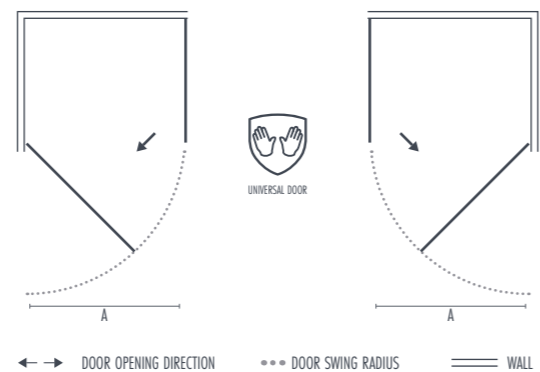

APOLLO CHROME Hinged Door + Side Panel

FEATURES & BENEFITS

- 1950mm Tall
- 8mm Toughened Safety Glass
- Trident Guard - Hydrophobic Protective Coating
- Framed Enclosure
- 40mm Adjustment for 'Out of True' Walls
- Universal Design for Left or Right Hand Openings
- Lifetime Guarantee

HINGED DOOR SIZE & PRICE

SIZE	ADJUSTMENT (MM)	PRODUCT CODE	PRICE (EX. VAT)	PRICE (INC. VAT)
760	710 - 750	APOHIN760	£616.67	£740.00
800	750 - 790	APOHIN800	£625.00	£750.00
900	850 - 890	APOHIN900	£625.00	£750.00

SIDE PANEL SIZE & PRICE

SIZE	ADJUSTMENT (MM)	PRODUCT CODE	PRICE (EX. VAT)	PRICE (INC. VAT)
700	670 - 690	APOSIDE700	£300.00	£360.00
760	730 - 750	APOSIDE760	£308.33	£370.00
800	770 - 790	APOSIDE800	£320.83	£385.00
900	870 - 890	APOSIDE900	£341.67	£410.00
1000	970 - 990	APOSIDE1000	£366.67	£440.00

OVERHEAD LAYOUT

DIMENSIONS

SIZE	(A) OPENING
760	595
800	635
900	735

8MM TOUGHGLASS

UNIVERSAL DOOR

TRIDENT GUARD

LIFETIME GUARANTEE