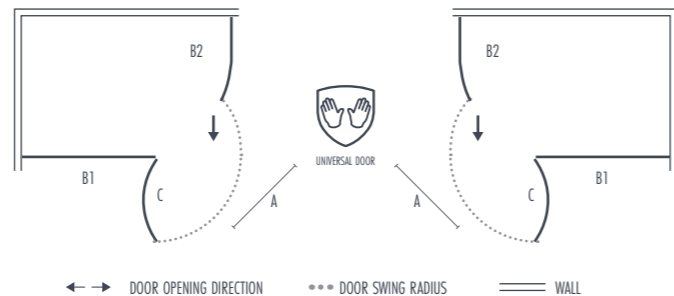

ATHENA BLACK Hinged Offset Quadrant

FEATURES & BENEFITS

- 1900mm Tall
- Option of Both Clear or Black Seals Included
- 6mm Toughened Safety Glass
- Trident Guard - Hydrophobic Protective Coating
- Seamless Design - Frameless Enclosure
- 20mm Adjustment for 'Out of True' Walls
- Universal Design for Left or Right Hand Openings
- Lifetime Guarantee

OVERHEAD LAYOUT