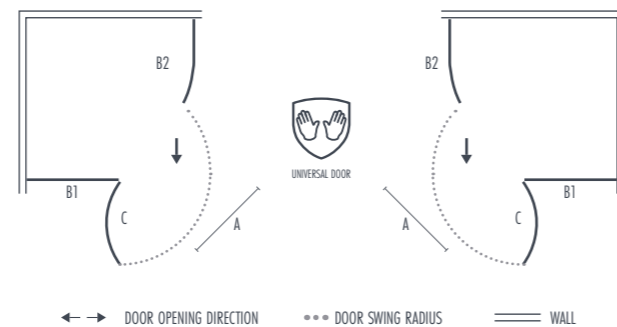

ATHENA BRASS Hinged Quadrant

FEATURES & BENEFITS

- 1900mm Tall
- 6mm Toughened Safety Glass
- Trident Guard - Hydrophobic Protective Coating
- Seamless Design - Frameless Enclosure
- 20mm Adjustment for 'Out of True' Walls
- Universal Design for Left or Right Hand Openings
- Lifetime Guarantee

HINGED QUADRANT SIZE & PRICE

SIZE	ADJUSTMENT (MM)	PRODUCT CODE	PRICE (EX. VAT)	PRICE (INC. VAT)
800 x 800	765 - 785	ATHQD8X8 / ATHQUADPACKBB2	£1,025.00	£1,230.00
900 x 900	865 - 885	ATHQD9X9 / ATHQUADPACKBB2	£1,025.00	£1,230.00

DIMENSIONS

SIZE	(A) OPENING	(B1) FIXED PANEL 1	(B2) FIXED PANEL 2	(C) DOOR
800 x 800	550	172	436	650
900 x 900	550	272	536	650

OVERHEAD LAYOUT